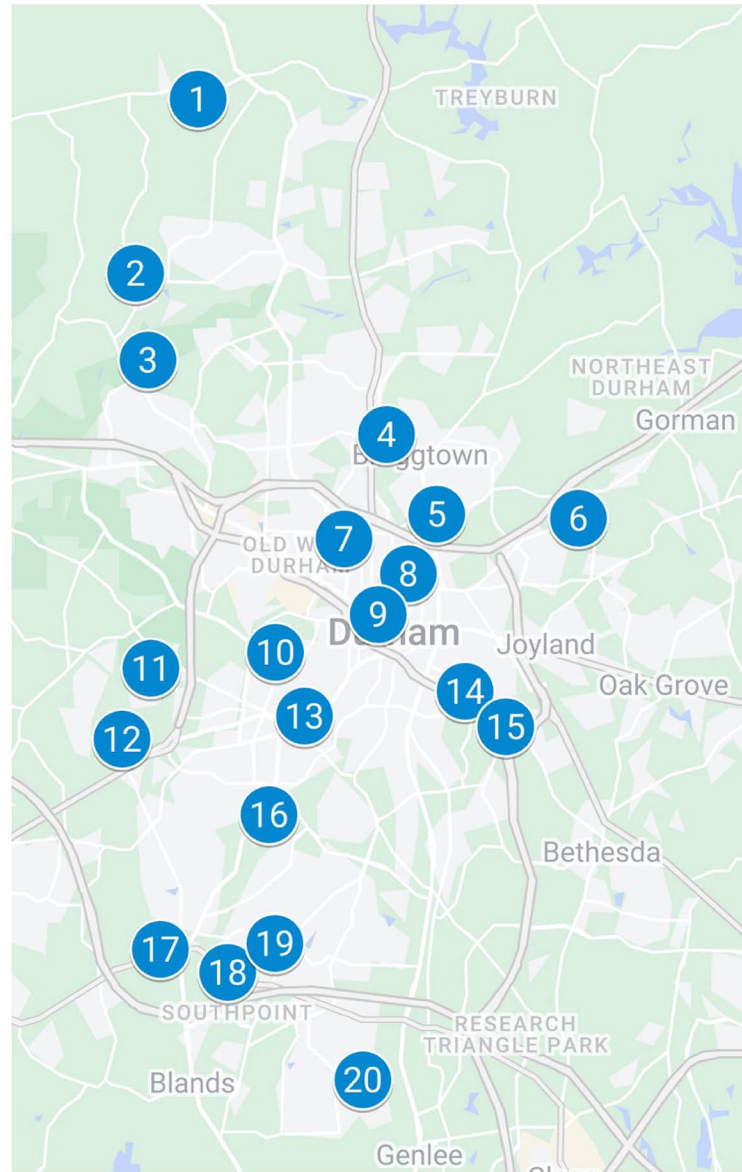

5

Katie King & Brookestar
Jorgensen, 2501 Cascadilla St

6

Amie Hodges, 2300 Crestwood
Ridge Dr

7

Dalton Hughes, 1109 Lancaster
St

8

Liz Paley & Peter Dugan, 112 W
Lynch St

9

Durham Arts Council, 120
Morris St

10

Kitty Sherwin & Jen
Sherwin, 1108 Anderson St

11

Sarah Howe, 2934 Ridge Rd

12

Cynthia Harrell, 7 Plowlan Ct

13

David Roswell, 2514 University
Dr

14

Claymakers, 470 Salem St

15

Seana & Yair Monley
Rodriguez, 607 Ellis Rd 49 d12

16

Gillian Parke, 3509 Hamstead
Ct

17

Lisa Gramann, 5020 Biscayne
Rd

18

Cynthia Aldrich, 28 Churchwell
Ct

19

Larry Downing, 106 Legacy Ln

20

Gaines Bailey, 106 Larkspur Cir